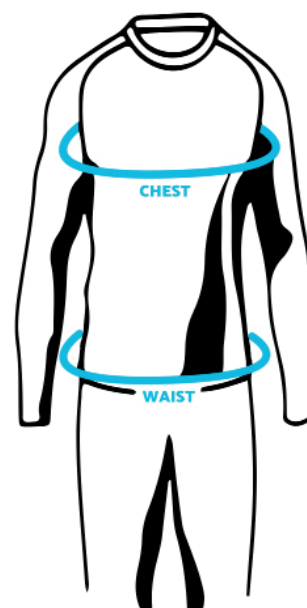

MENS SHIRT	S	M	L	XL	XXL	XXXL	XXXXL
Chest (inches)	38-40	40-42	42-44	44-46	46-48	48-50	50-52
Length	29	30	30	30	30	32	34
Collar	14	15	16	17	18	19	20
Short Sleeves	18	19	20	21	22	23	24
3/4 Sleeves	22	23	24	25	26	27	28
Long Sleeve	32	33	34	35	36	37	38

WOMENS SHIRT	S/10	M/12	L/14	XL/16	XXL/18	XXXL/20	4XI/22
Chest (inches)	34-36	36-38	38-40	40-42	42-44	44-46	46-48
Length	27	28	29	29	29	30	31
Collar	14	15	16	17	18	19	20
Short Sleeves	16	17	18	19	20	21	22
3/4 Sleeves	20	21	22	23	24	25	26
Long Sleeve	30	31	32	33	34	35	36

ADULT JUMPER	S	M	L	XL	XXL	XXXL	XXXXL
Chest (inches)	38-40	40-42	42-44	44-46	46-48	48-50	50-52
Length	28	29	30	31	32	33	34
Long Sleeve	33	34	35	36	37	38	39

ADULT TROUSER	S	M	L	XL	XXL	XXXL	XXXXL
Waist (inches)	30-32	32-34	34-36	36-38	38-40	40-42	42-44
Thigh	23	24	25	26	27	28	29
Outside Leg	45	45	45	45	45	45	45
Inside Leg	32.5	32.5	32.5	32.5	32.5	32.5	32.5

JUNIOR SHORT	SB	MB	LB	Y
Chest (inches)	28-30	30-32	32-34	34-36
Length	15.5	16.5	17.5	18.5
Collar	12	12	13	13
Short Sleeves	15	16	17	17

JUNIOR JUMPER	SB	MB	LB	Y
Chest (inches)	28-30	30-32	32-34	34-36

JUNIOR TROUSER	SB	MB	LB	Y
Waist	24	24-26	26-28	28-30
Thigh	19	20	21	22
Outside Leg	35	35	35	35
Inside Leg	25	25	25	25